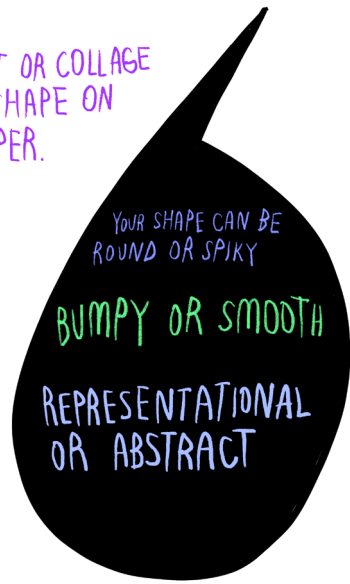

BOOKWITCH WAS CONCEIVED
AND CREATED ON GADIGAL LAND
BY KATY B PLUMMER
FOR VTS LIBRARY'S 2022
CREATIVE-IN RESIDENCE
PROGRAM

DO SOME
BIBLIOMANCY

WITH THE
BOOKWITCH

HOW TO

CUT OR COLLAGE
A SHAPE ON
PAPER.

PICK UP A BOOK.
LET YOURSELF FLIP
THROUGH IT INTUITIVELY

HAVE FUN.

GAZE GENTLY INTO THE
DARK POOL OF YOUR SHAPE.
LET YOUR EYES SOFTEN
AND YOUR MIND WANDER.
ASK YOUR SHAPE A SOFT
LITTLE QUESTION.